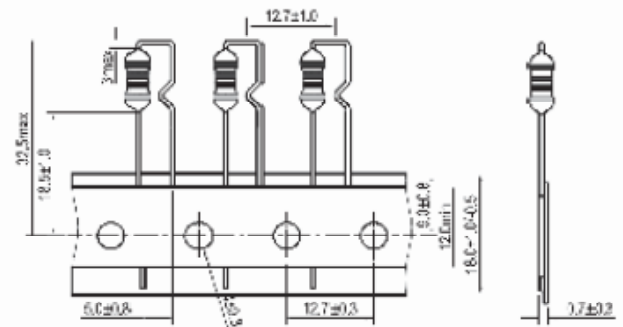

Shape and size : (Dimensions are in mm)

	T2	T5	T5X2	T5X3	
B	28.0±1.0	52.0±1.0	52.0±1.0	52.0±1.0	IF OD<5, TAPE WITH T5
C	5.0±0.5	5.0±0.5	10.0±0.5	15.0±0.5	IF 5<OD<10, TAPE WITH T5X2
					IF <10OD<15, TAPE WITH T5X3

Shap and size : (Dimensions are in mm)

EC-XXXX-TF1 / WBRH-XXXX-TF1

EC-XXXX-TF2 / WBRH-XXX-TF2

PK-XXXX-TF

TCT-XXXX-TF

WBRH-XXXX-TF7

WBRH-XXXX-TF

INSIDE BOX