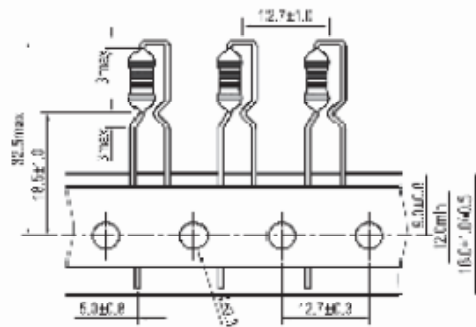

Shape and size : (Dimensions are in mm)

	T2	T5	T5X2	T5X3	
B	28.0±1.0	52.0±1.0	52.0±1.0	52.0±1.0	IF OD<5, TAPE WITH T5
C	5.0±0.5	5.0±0.5	10.0±0.5	15.0±0.5	IF 5<OD<10, TAPE WITH T5X2
					IF <10OD<15, TAPE WITH T5X3

Shap and size : (Dimensions are in mm)

EC-XXXX-TF1 / WBRH-XXXX-TF1

EC-XXXX-TF2 / WBRH-XXX-TF2

PK-XXXX-TF

TCT-XXXX-TF

WBRH-XXXX-TF7

WBRH-XXXX-TF

INSIDE BOX