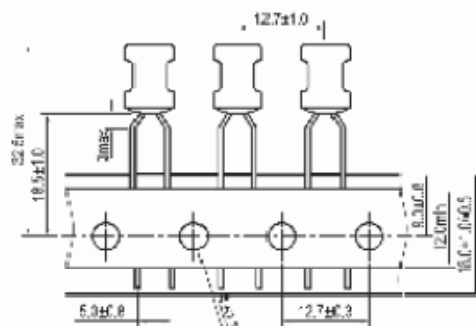

Shape and size : (Dimensions are in mm)

	T2	T5	T5X2	T5X3	
B	28.0±1.0	52.0±1.0	52.0±1.0	52.0±1.0	IF OD<5, TAPE WITH T5
C	5.0±0.5	5.0±0.5	10.0±0.5	15.0±0.5	IF 5<OD<10, TAPE WITH T5X2
					IF <10OD<15, TAPE WITH T5X3

Shap and size : (Dimensions are in mm)

EC-XXXX-TF1 / WBRH-XXXX-TF1

EC-XXXX-TF2 / WBRH-XXX-TF2

PK-XXXX-TF

TCT-XXXX-TF

WBRH-XXXX-TF7

WBRH-XXXX-TF

INSIDE BOX