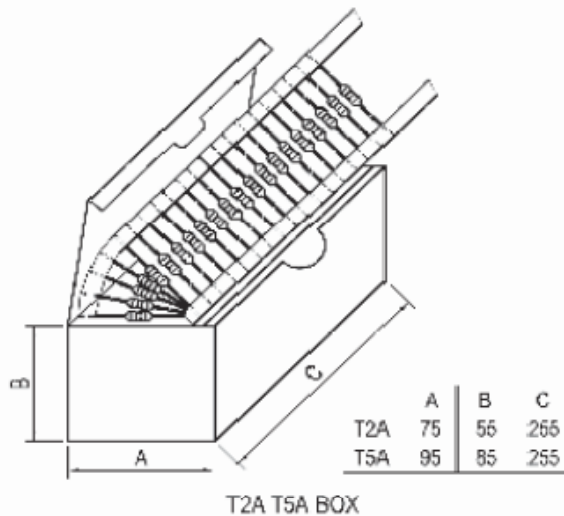

Shape and size : (Dimensions are in mm)

	T2	T5	T5X2	T5X3	
B	28.0±1.0	52.0±1.0	52.0±1.0	52.0±1.0	IF OD<5, TAPE WITH T5
C	5.0±0.5	5.0±0.5	10.0±0.5	15.0±0.5	IF 5<OD<10, TAPE WITH T5X2
					IF <10OD<15, TAPE WITH T5X3

Shap and size : (Dimensions are in mm)

EC-XXXX-TF1 / WBRH-XXXX-TF1

EC-XXXX-TF2 / WBRH-XXX-TF2

PK-XXXX-TF

TCT-XXXX-TF

WBRH-XXXX-TF7

WBRH-XXXX-TF

INSIDE BOX