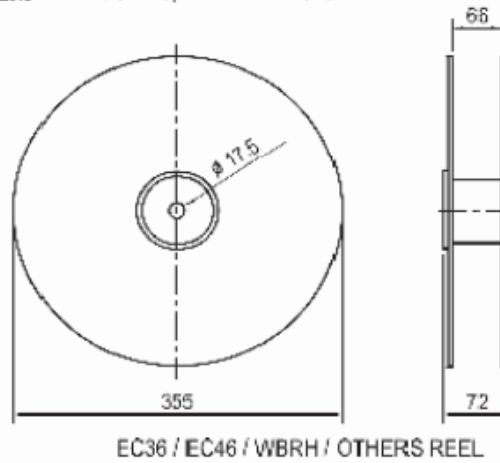

Shape and size : (Dimensions are in mm)

	T2	T5	T5X2	T5X3	
B	28.0±1.0	52.0±1.0	52.0±1.0	52.0±1.0	IF OD<5, TAPE WITH T5
C	5.0±0.5	5.0±0.5	10.0±0.5	15.0±0.5	IF 5<OD<10, TAPE WITH T5X2
					IF <10OD<15, TAPE WITH T5X3

Shap and size : (Dimensions are in mm)

EC-XXXX-TF1 / WBRH-XXXX-TF1

EC-XXXX-TF2 / WBRH-XXX-TF2

PK-XXXX-TF

TCT-XXXX-TF

WBRH-XXXX-TF7

WBRH-XXXX-TF

INSIDE BOX