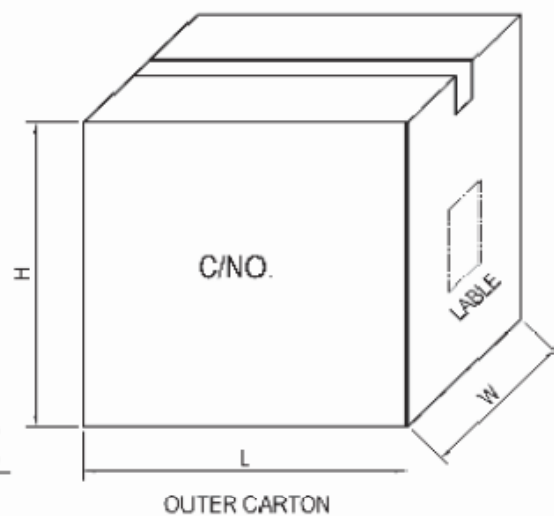

Shape and size : (Dimensions are in mm)

	T2	T5	T5X2	T5X3	
B	28.0±1.0	52.0±1.0	52.0±1.0	52.0±1.0	IF OD<5, TAPE WITH T5
C	5.0±0.5	5.0±0.5	10.0±0.5	15.0±0.5	IF 5<OD<10, TAPE WITH T5X2
					IF <10OD<15, TAPE WITH T5X3

Shap and size : (Dimensions are in mm)

EC-XXXX-TF1 / WBRH-XXXX-TF1

EC-XXXX-TF2 / WBRH-XXX-TF2

PK-XXXX-TF

TCT-XXXX-TF

WBRH-XXXX-TF7

WBRH-XXXX-TF

INSIDE BOX