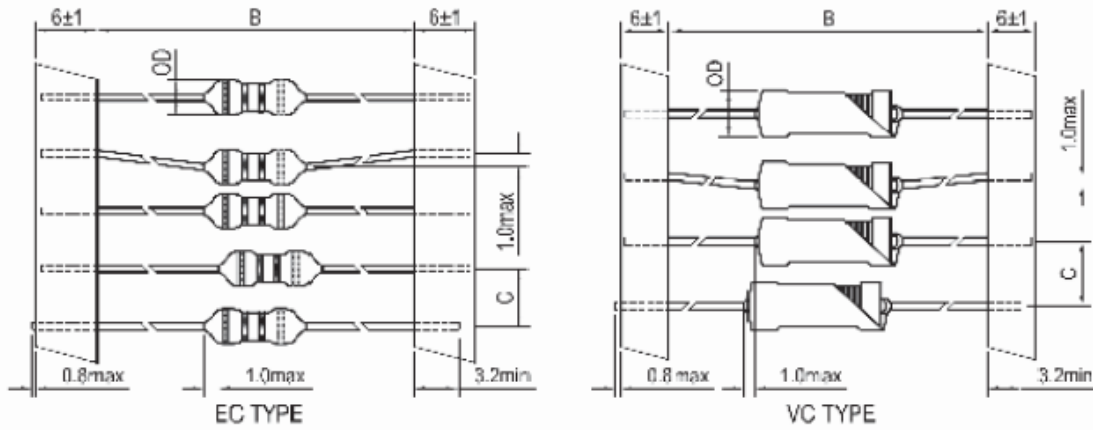

Shape and size : (Dimensions are in mm)

	T2	T5	T5X2	T5X3	
B	28.0±1.0	52.0±1.0	52.0±1.0	52.0±1.0	IF OD<5, TAPE WITH T5
C	5.0±0.5	5.0±0.5	10.0±0.5	15.0±0.5	IF 5<OD<10, TAPE WITH T5X2
					IF <10OD<15, TAPE WITH T5X3

Shap and size : (Dimensions are in mm)

EC-XXXX-TF1 / WBRH-XXXX-TF1

EC-XXXX-TF2 / WBRH-XXX-TF2

PK-XXXX-TF

TCT-XXXX-TF

WBRH-XXXX-TF7

WBRH-XXXX-TF

INSIDE BOX