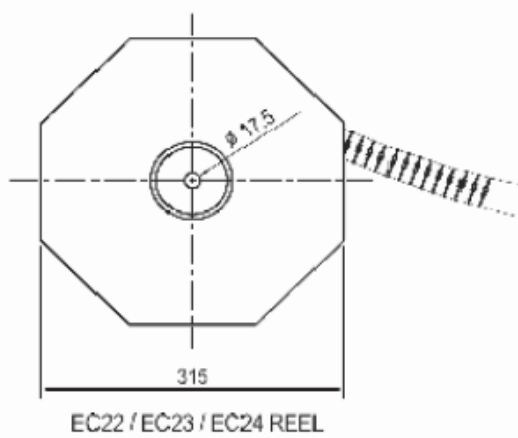

Shape and size : (Dimensions are in mm)

	T2	T5	T5X2	T5X3	
B	28.0±1.0	52.0±1.0	52.0±1.0	52.0±1.0	IF OD<5, TAPE WITH T5
C	5.0±0.5	5.0±0.5	10.0±0.5	15.0±0.5	IF 5<OD<10, TAPE WITH T5X2
					IF <10OD<15, TAPE WITH T5X3

Shap and size : (Dimensions are in mm)

EC-XXXX-TF1 / WBRH-XXXX-TF1

EC-XXXX-TF2 / WBRH-XXX-TF2

PK-XXXX-TF

TCT-XXXX-TF

WBRH-XXXX-TF7

WBRH-XXXX-TF

INSIDE BOX